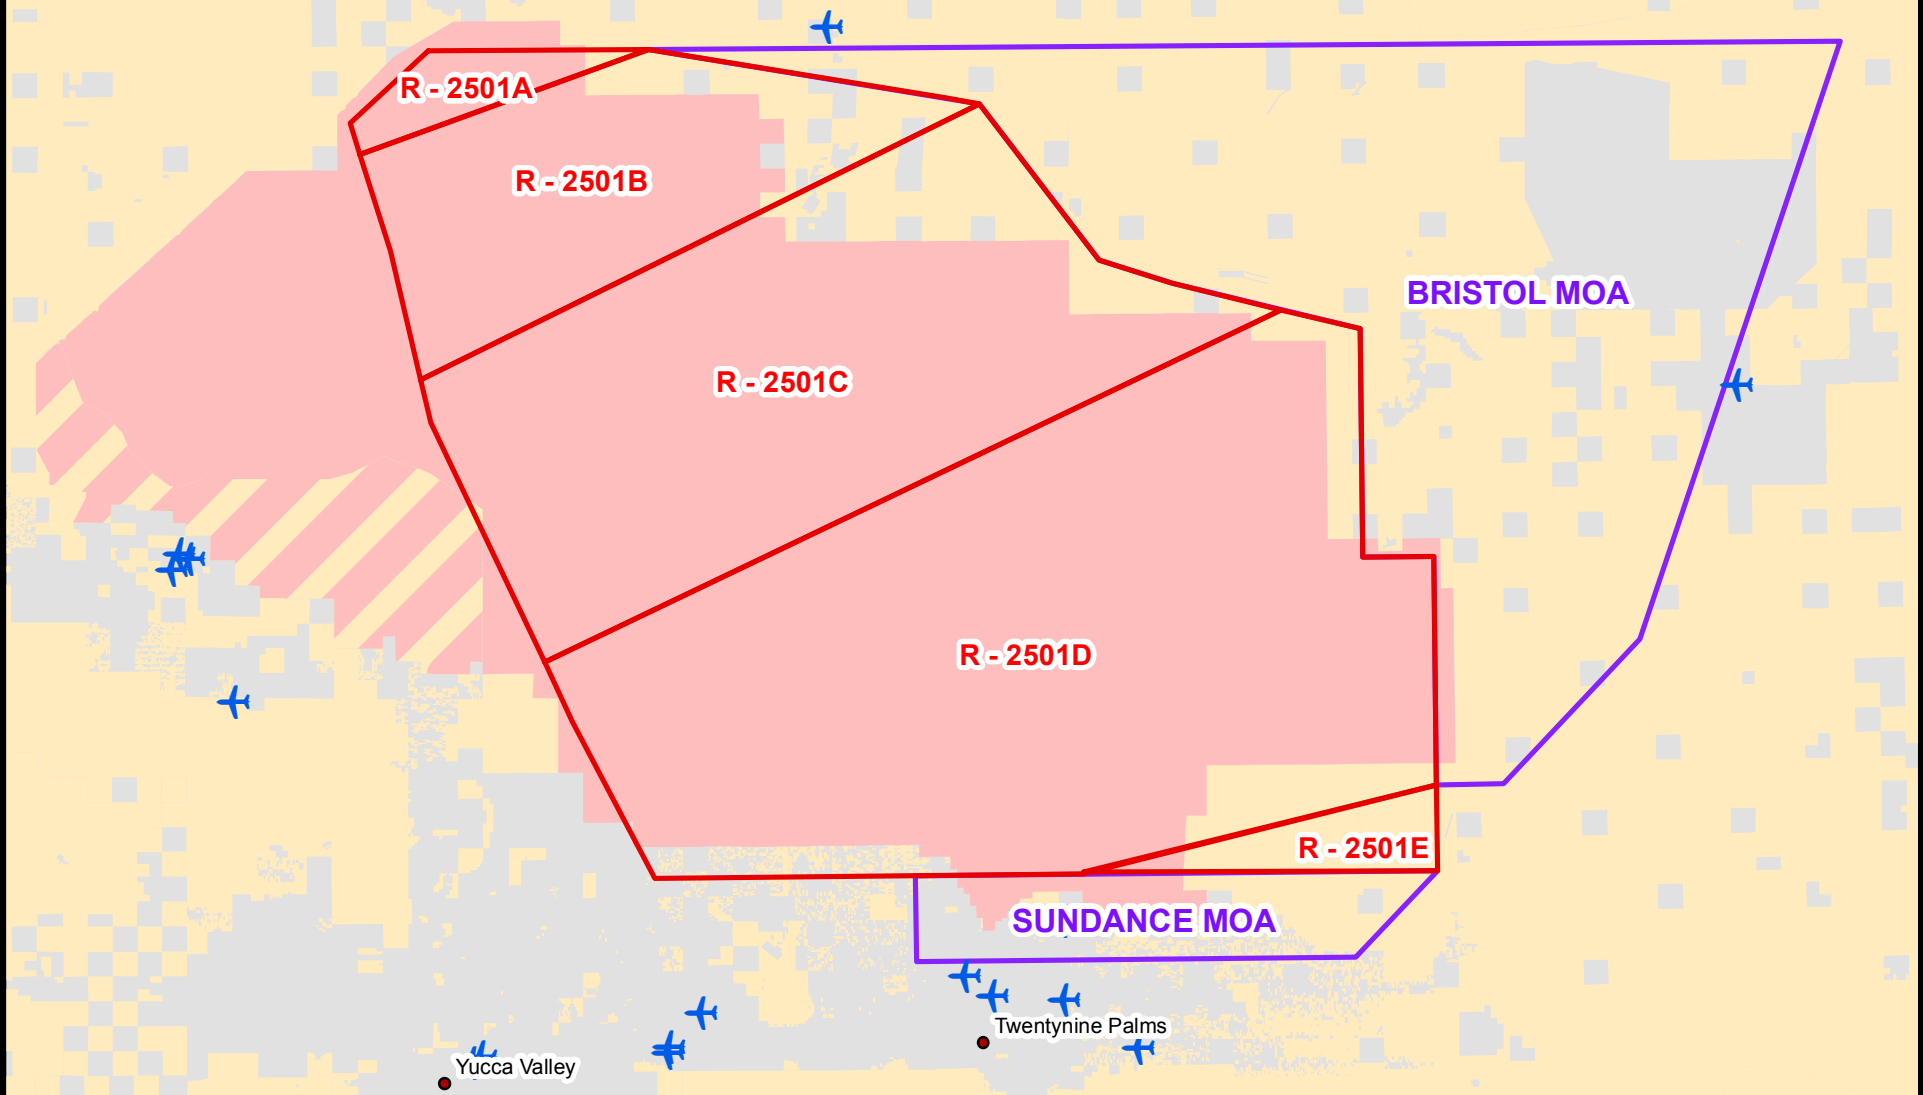

MARINE CORPS AIR GROUND COMBAT CENTER

Airfield	Restricted Airspace	Shared Use Area	Combat Center	Federal Land (Non-DOD)

10
Nautical Miles